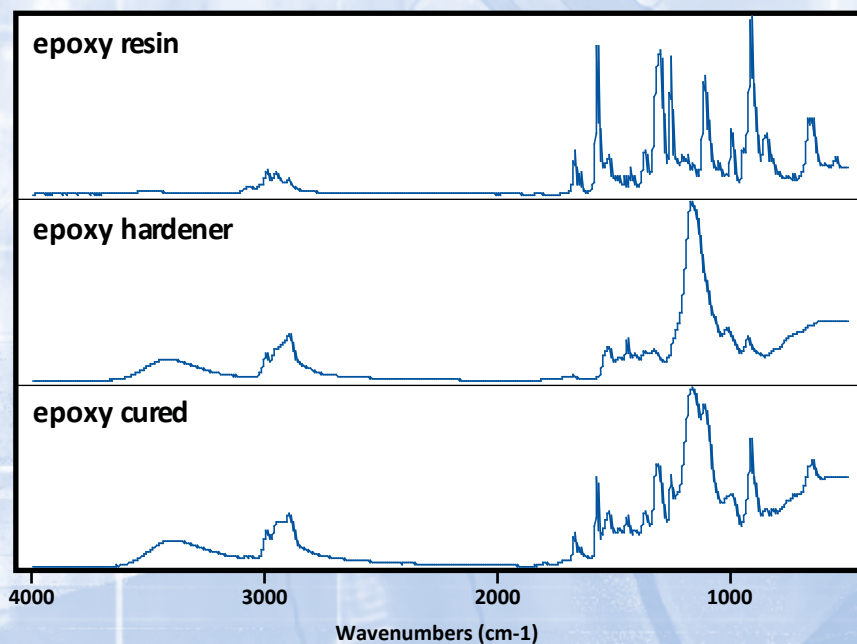

FDM ATR Retail Adhesives & Sealants

- 458 spectra run with new samples in 2013
- Monolithic diamond ATR crystal
- Wide spectral range: 4000 to 400 cm^{-1}
- Complements the FDM ATR Polymers & FDM Raman Retail Adhesives & Sealants

Samples:

3M Auto Plastic Emblem and Trim Adhesive
3M Carpenters Wood Glue, Indoor
3M Ceramic Adhesive, Outdoor, cured...

ELMERS(r) China plus Glass Cement
ELMERS(r) Contact Cement
ELMERS(r) Glue-All(r) Max...

Gold Eagle(r) AlumAseal(r) Radiator Stop Leak
Goo Gone(r) Pro Power(tm), PNGG12DO
Gorilla Glue, Precision Glue Pen

Fiveash Data Management, Inc.

608-236-9145

www.fdmspectra.com

Fax: 608-236-9170